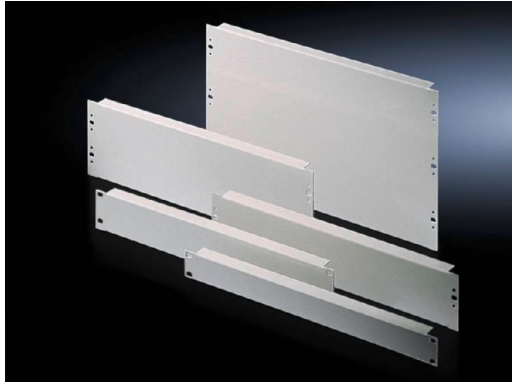

## ► Blanking panel, 482.6 mm (19") – DK 7151.035

Date : Feb 21, 2019

ENCLOSURES

POWER DISTRIBUTION

CLIMATE CONTROL

IT INFRASTRUCTURE

SOFTWARE & SERVICES

FRIEDHELM LOH GROUP

# Blanking panel, 482.6 mm (19") – DK 7151.035

created: 21.02.2019 build on [www.rittal.com/uk-en](http://www.rittal.com/uk-en)

## Product description

**Description:** As an extension cover or for population as required.

**Material:** Sheet steel

**Colour:** RAL 7035